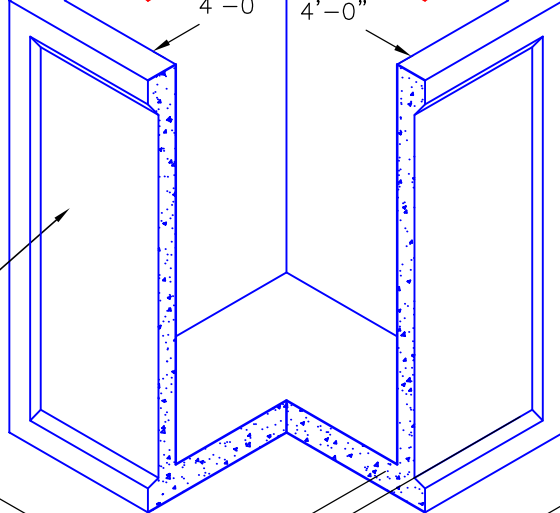

GRADE RING

Height	Weight
4"	180#
6"	270#

RING & COVER
WT. 405#

LID
WT. 1,300#

RISER

CATCH BASIN

Height	Riser	Weight
1'		1,350#
2'		2,700#
3'		4,050#
4'		5,400#
5'		6,750#
6'		8,100#

Height	Catch Basin	Weight
3'		5,925#
4'		7,275#
5'		8,625#
6'		9,975#