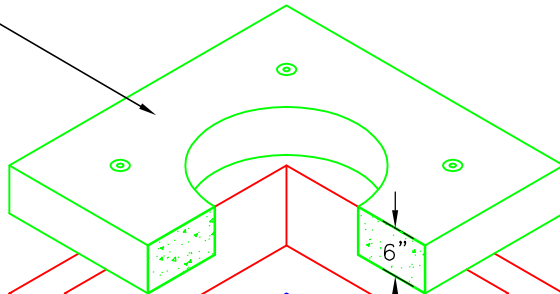

GRADE RING

Height	Weight
4"	180#
6"	270#

RING & COVER
WT. 405#

LID
WT. 1,300#

RISER

CATCH BASIN

Height	Riser	Weight
1'		1,350#
2'		2,700#
3'		4,050#
4'		5,400#
5'		6,750#
6'		8,100#

Height	Catch Basin	Weight
3'		5,925#
4'		7,275#
5'		8,625#
6'		9,975#