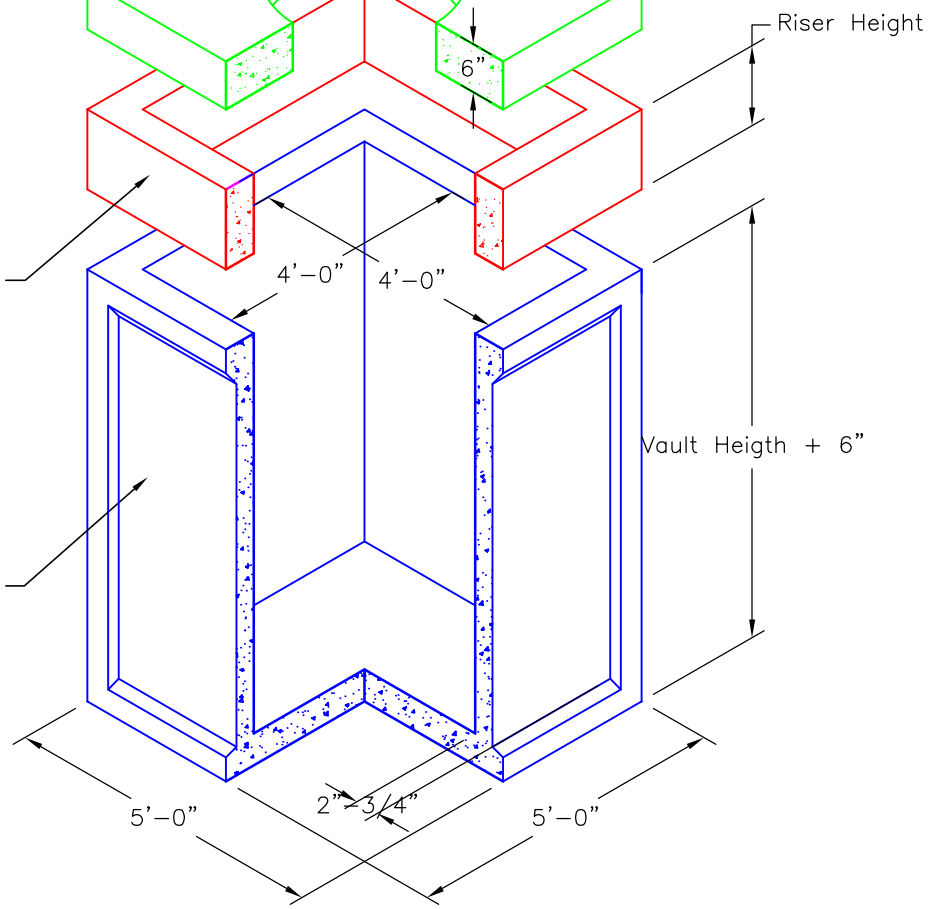

GRADE RING

Height	Weight
4"	180#
6"	270#

RING & COVER
WT. 405#

LID
WT. 1,300#

RISER

CATCH BASIN

Height	Riser	Weight
1'		1,350#
2'		2,700#
3'		4,050#
4'		5,400#
5'		6,750#
6'		8,100#

Height	Catch Basin	Weight
3'		5,925#
4'		7,275#
5'		8,625#
6'		9,975#